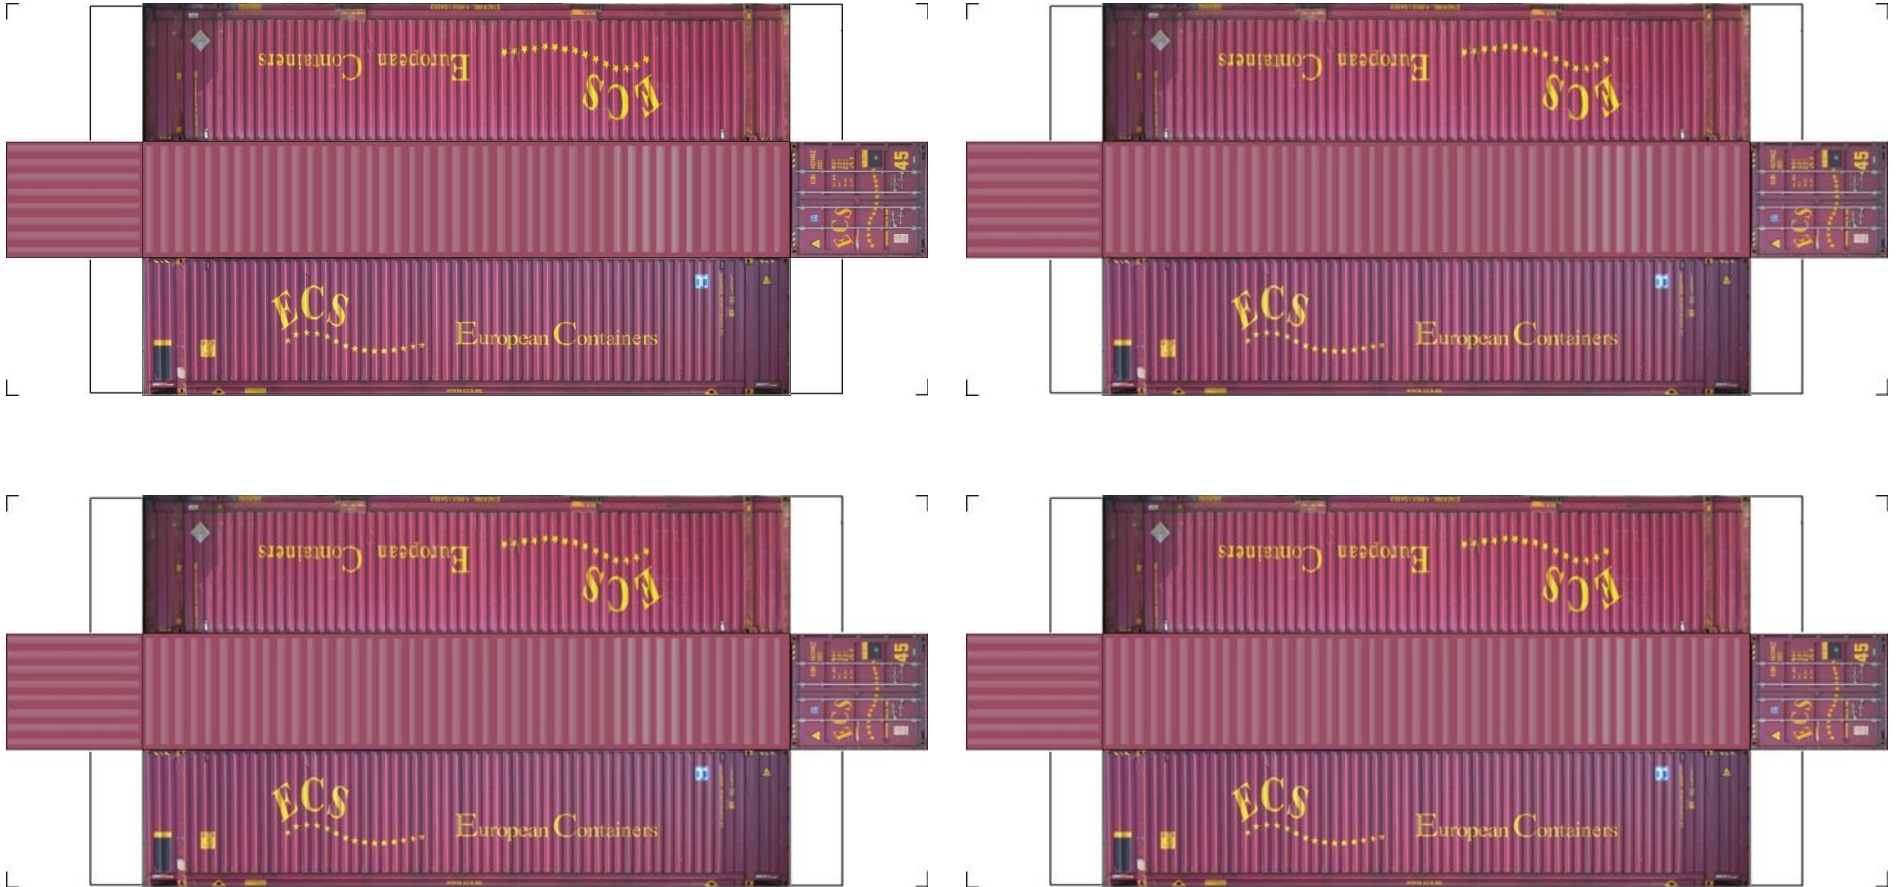

BUILD YOUR OWN (N SCALE) 45ft HIGH CUBE CONTAINERS

[Click to watch instructional video](#)

BUILD YOUR OWN (45ft HIGH CUBE CONTAINERS) N SCALE

Drawn By
www.krafttrains.com